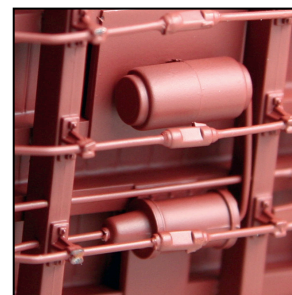

SHORT CABOOSE

On3/On30 SCALE

In 1886, the Denver & Rio Grande Western built the first 12 standard short caboose with four wheel trucks. The numbering system that we see today was changed to the 0500 to 0583 series at approximately the same time. Nearly every caboose has its own unique history, A fair number of the D&RGW short cabooses still survive today

SPECIFICATIONS

Scale	On3/On30
Mini. radius	24" (On3), 18" (On30)
Dimensions	6.75 x 2 x 3.5 in.
Features	Plastic construction
	Plastic trucks & metal wheels
	Needle point axle w/ brass bearing
	Working couplers