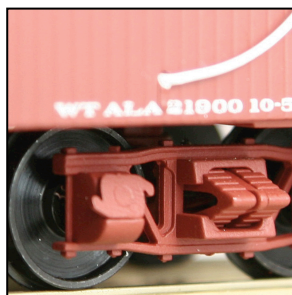

SHORT CABOOSE

On3/On30 SCALE

In 1886, the Denver & Rio Grande Western built the first 12 standard short caboose with four wheel trucks. The numbering system that we see today was changed to the 0500 to 0583 series at approximately the same time. Nearly every caboose has its own unique history, A fair number of the D&RGW short cabooses still survive today

SPECIFICATIONS

Scale	On3/On30
Mini. radius	24" (On3), 18" (On30)
Dimensions	6.75 x 2 x 3.5 in.
Features	Plastic construction
	Plastic trucks & metal wheels
	Needle point axle w/ brass bearing
	Working couplers